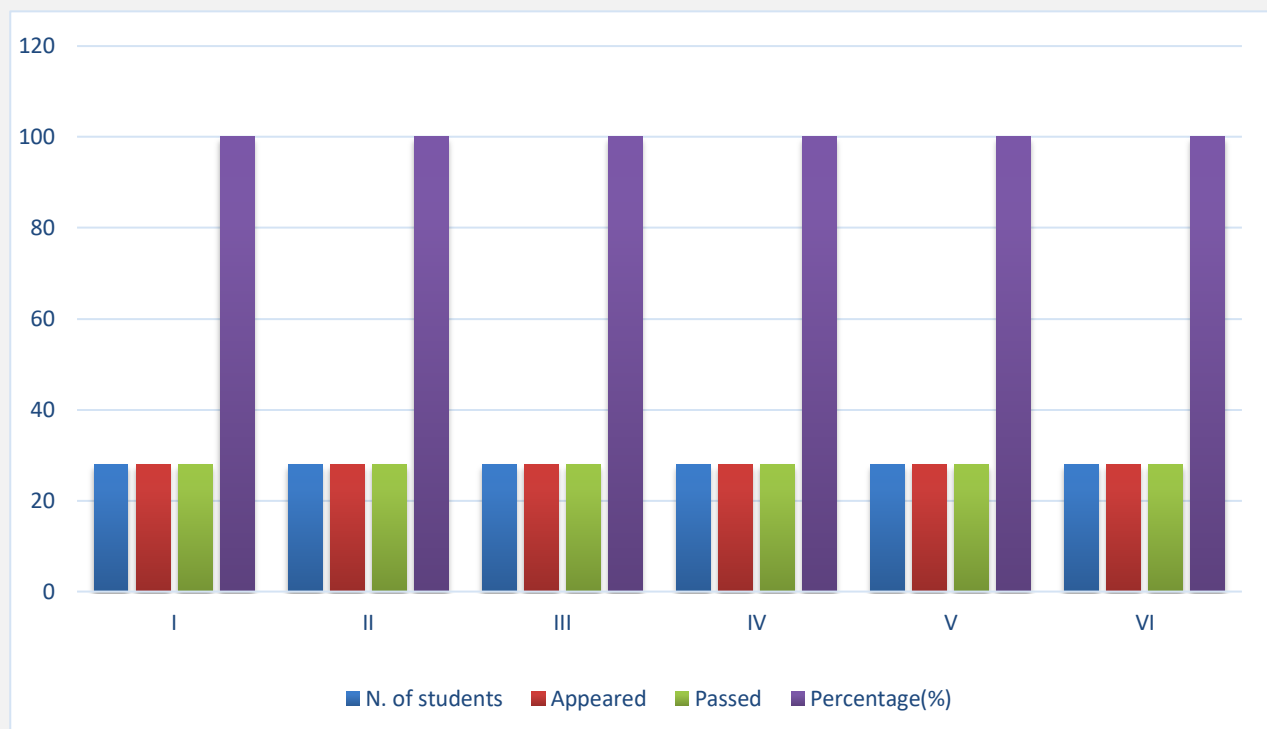

ECONOMICS RESULT ANALYSIS

TTWRDC (G) DAMMAPETA
B.A. (2017-20)
ECONOMICS RESULT ANALYSIS
GROUP:- (HEP)

Sem	No. of students	Appeared	Passed	Percentage(%)
I	28	28	28	100
II	28	28	28	100
III	28	28	28	100
IV	28	28	28	100
V	28	28	28	100
VI	28	28	28	100