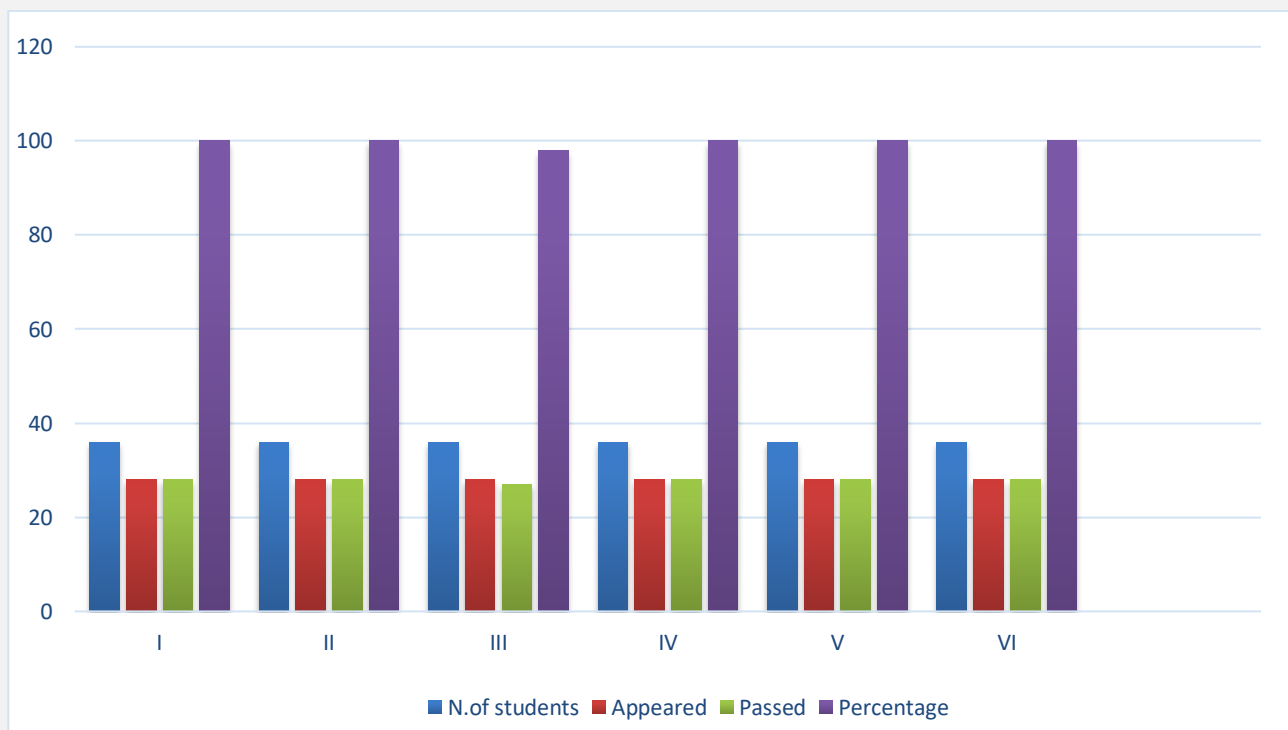

TTWRDC (G) DAMMAPETA
B.A. (2018-2021)
ECONOMICS RESULT ANALYSIS
GROUP:- (HEP)

SEM	No. of students	Appeared	Passed	Percentage(%)
I	36	28	28	100
II	36	28	28	100
III	36	28	27	96.42
IV	36	28	28	100
V	36	28	28	100
VI	36	28	28	100