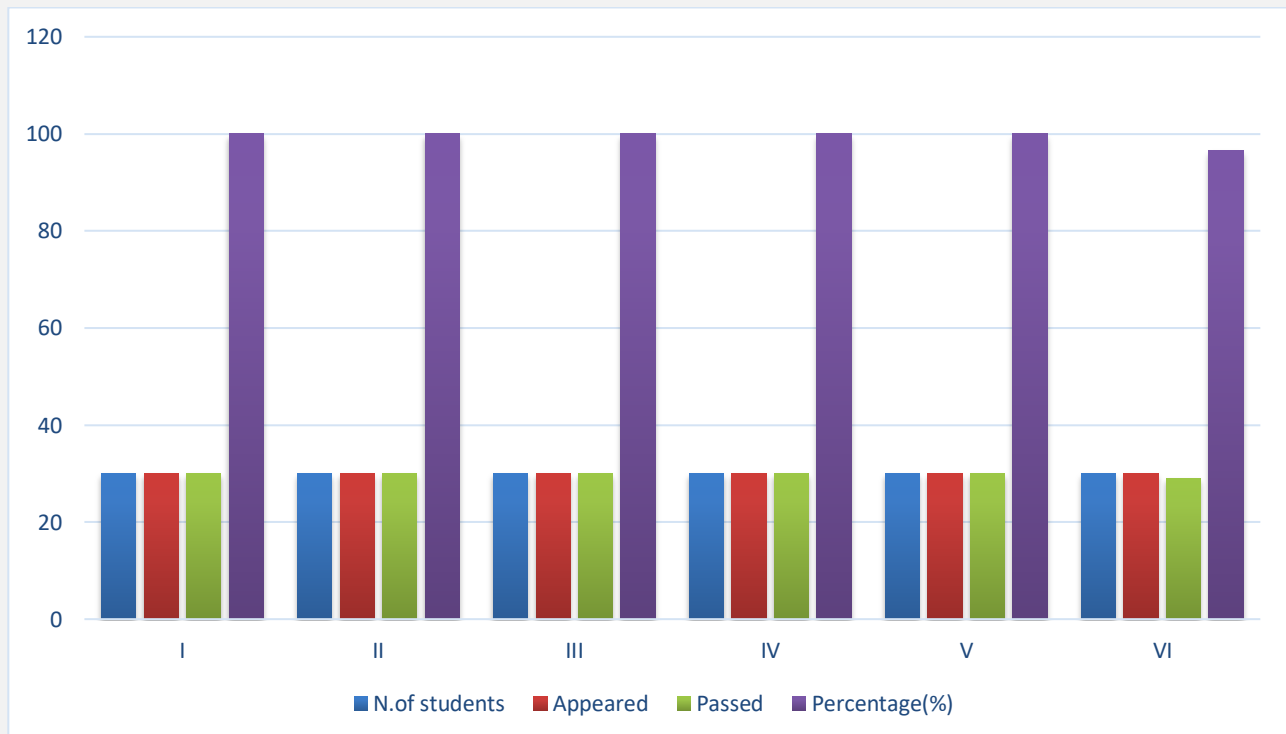

TTWRDC (G)DAMMAPETA
B.A. (2019-2022)
ECONOMICS RESULT ANALYSIS
GROUP:- (HEP)

SEM	N.of students	Appeared	Passed	Percentage(%)
I	30	30	30	100
II	30	30	30	100
III	30	30	30	100
IV	30	30	30	100
V	30	30	30	100
VI	30	30	29	96.66