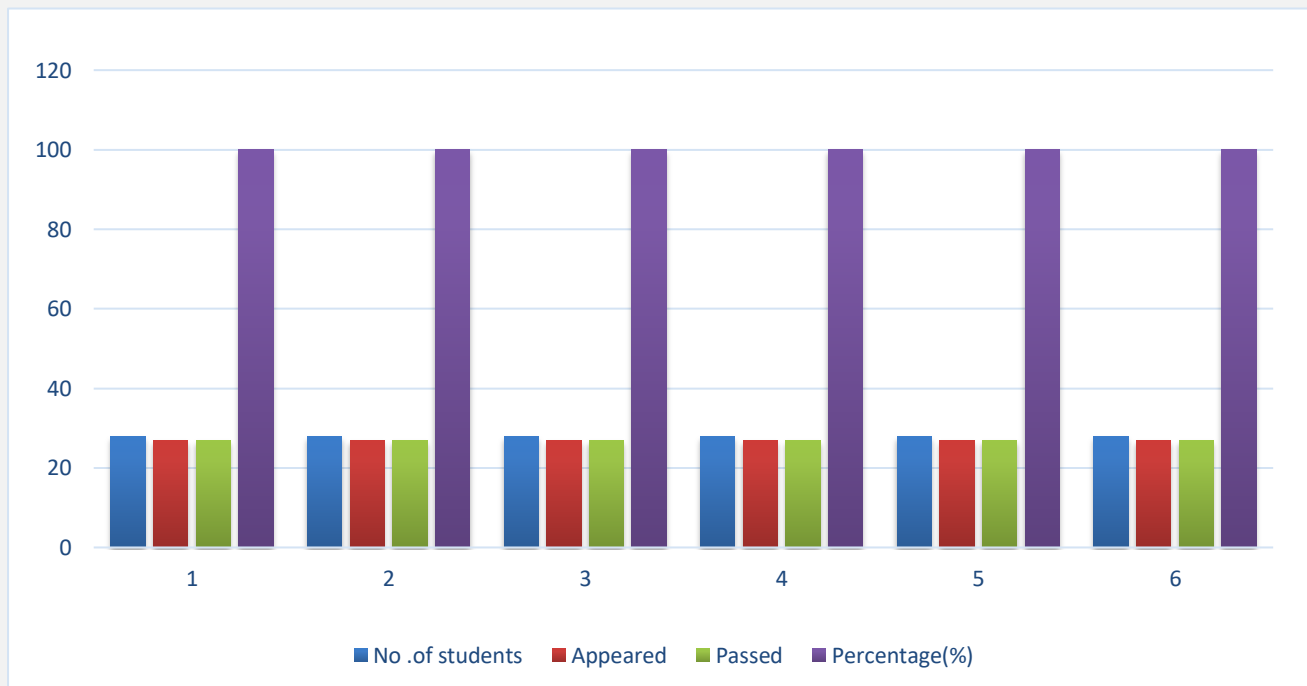

TTWRDC (G) DAMMAPETA
B.A. (2020-23)
ECONOMICS RESULT ANALYSIS

GROUP:- (HEP)

SEM	No .of students	Appeared	Passed	Percentage(%)
I	25	24	24	100
II	25	24	24	100
III	25	23	23	100
IV	25	23	23	100
V	25	23	23	100
VI	25	23	23	100